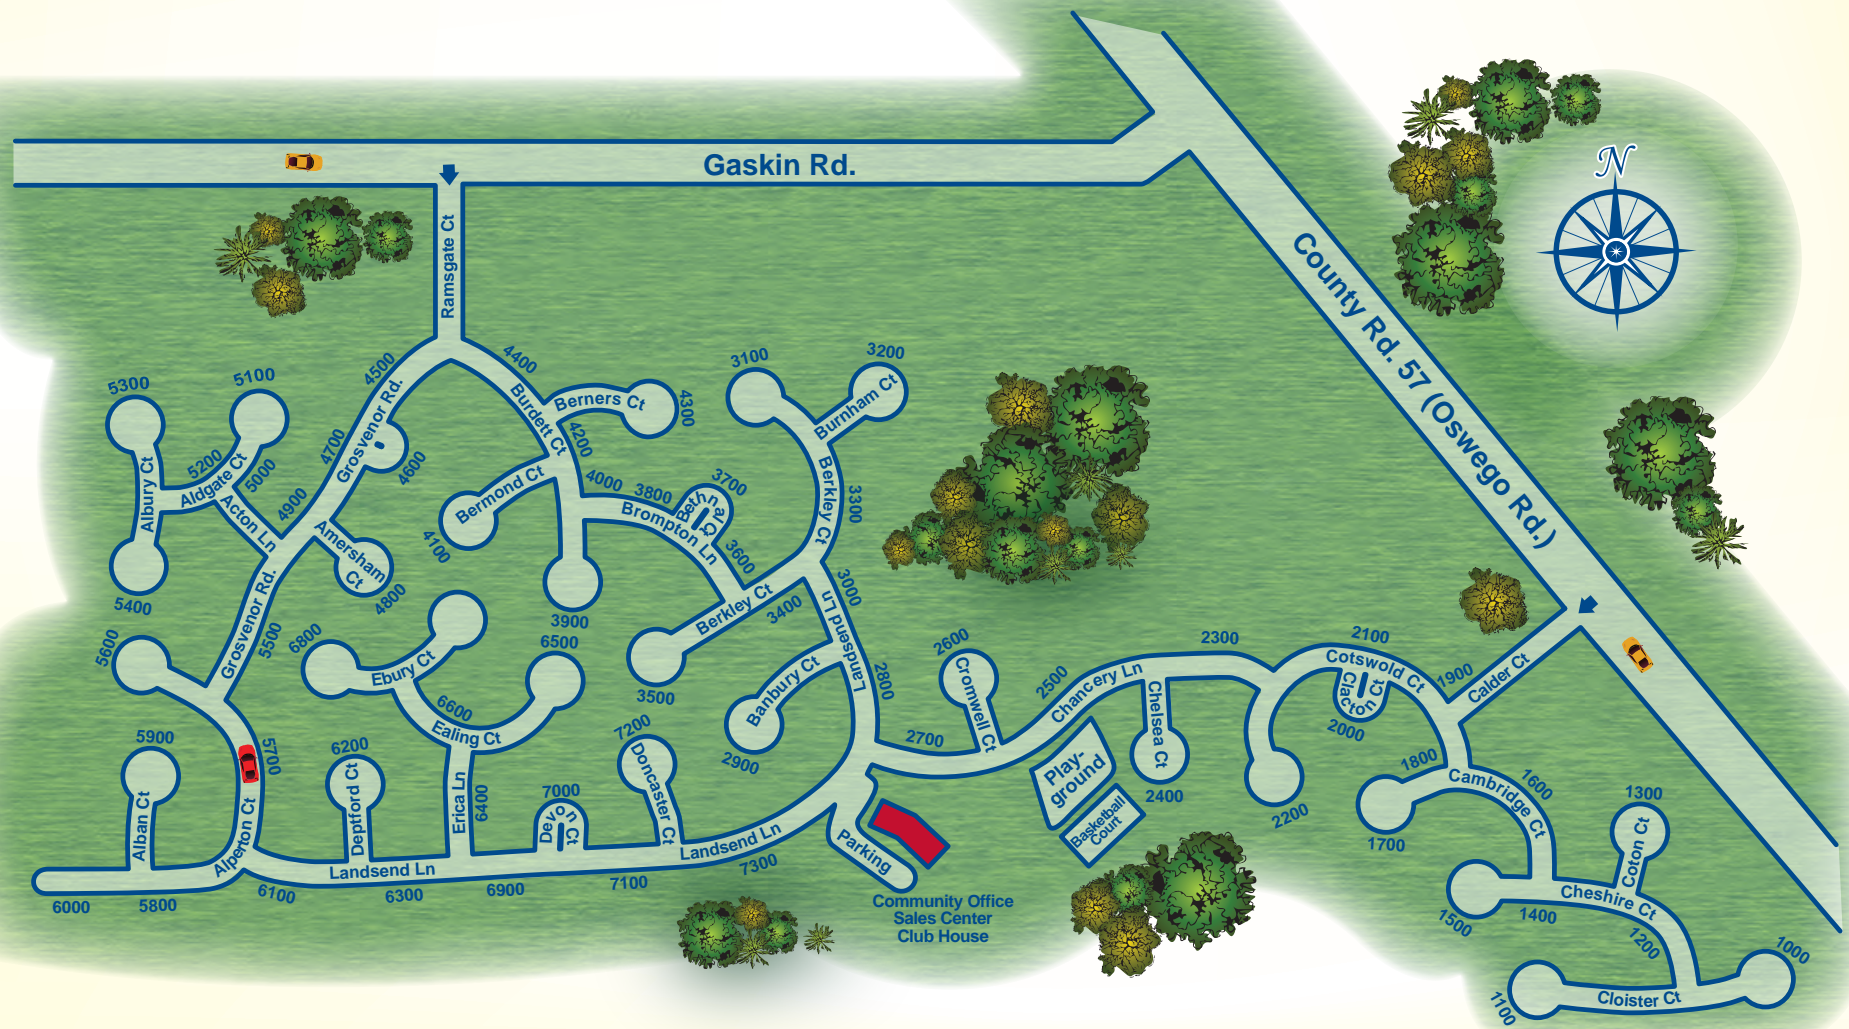

# MADISON VILLAGE

live life. live it here.

7330 Landsend Lane • Liverpool, NY 13090  
 Office: (315) 652-6844  
 email: madisonvillage@rhp-properties.com  
 website: BayshoreHomeSales.com